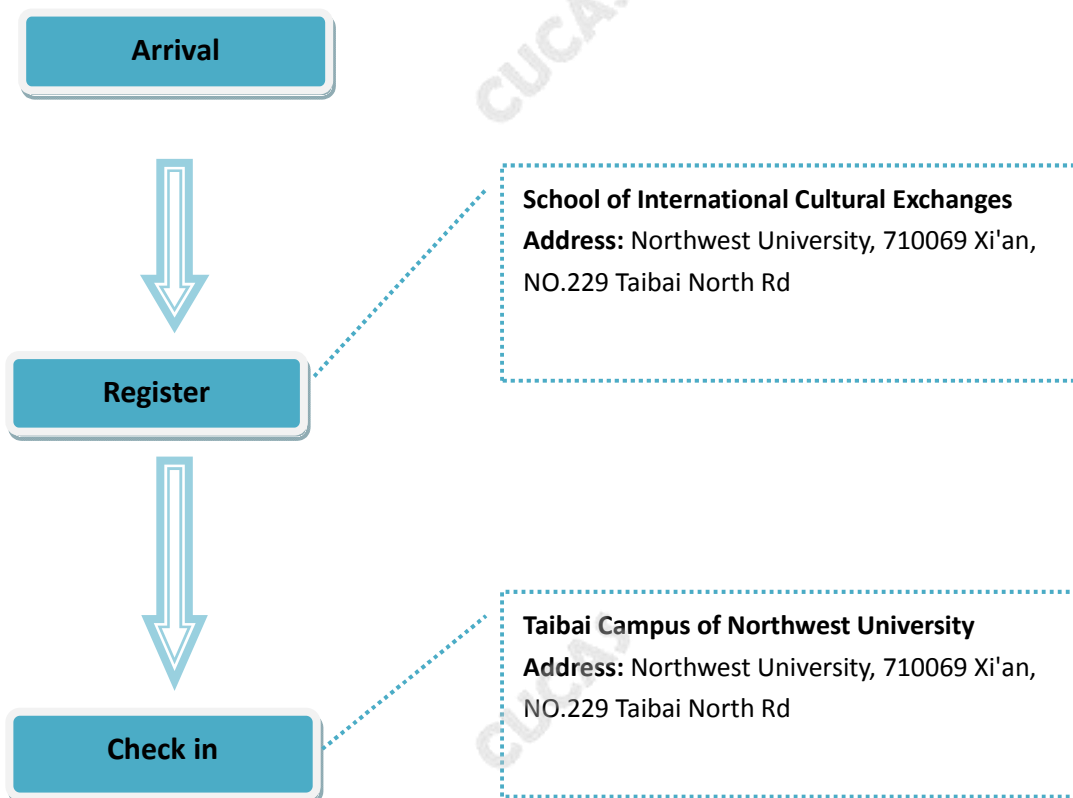

Northwest University

■ CHECK IN INFORMATION

DATE/PERIOD: **Registration dates indicated on the admission notice (GMT +8)**

- *Check in before the registration date/period?* - **Allowed**
- *24 hrs on duty?* - **Yes**

■ AFTER ARRIVAL

■ HOTELS AROUND THE CAMPUS

eLong.com—the biggest online hotel booking website in China

- *English service is available.*

■ OTHER REMINDERS

Temporary Residence

Students live off campus must get a Registration Form of Temporary Residence within 24 hours at the local police station, but if you settle down in a hotel, you don't have to do so.