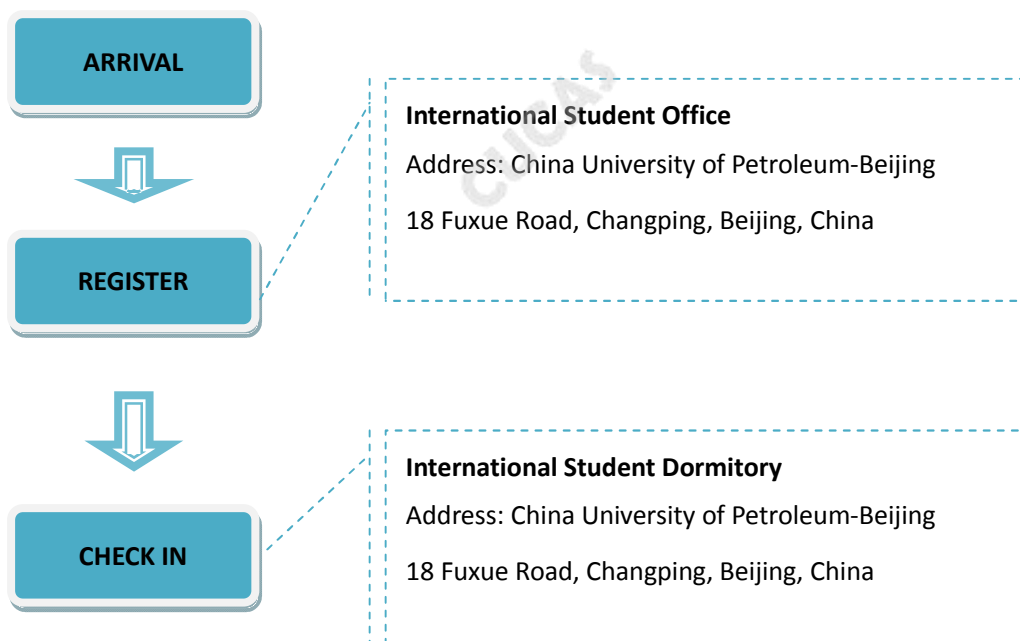

China University of Petroleum-Beijing

■ CHECK IN INFORMATION

DATE/PERIOD: **Registration dates indicated on the admission notice**

Check in before the registration date/period? **-Not Allowed**

- 24 hrs on duty? **- Yes**

■ AFTER ARRIVAL

■ HOTELS AROUND THE CAMPUS

eLong.com—the biggest online hotel booking website in China

English service is available.

■ OTHER REMINDERS

Temporary Residence

Students live off campus must get a Registration Form of Temporary Residence within 24 hours at the local police station, but if you settle down in a hotel, you don't have to do so.